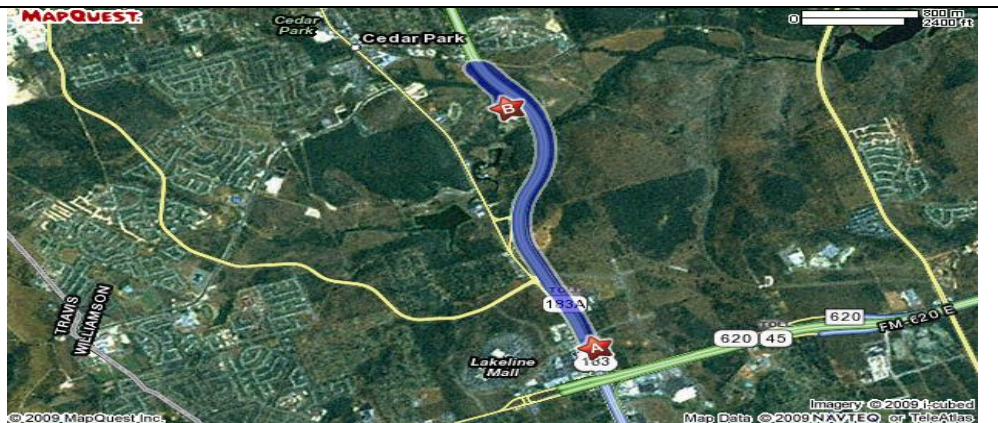

**Directions to  
City of Cedar Park Field Operations  
2401 183A Toll Road  
Cedar Park, Texas 78613**

**If coming 183 (not the toll road)**

- turn East onto Cypress Creek Road
- At the light on the overpass of 183A turn South onto 183A Toll Rd access road & stay to the right.
- there will be a sign that says Cedar Park Field Operations to the right
- turn right into our property
- park next to the gas tanks on the right

**If coming Parmer**

- turn West onto Brushy Creek Road
- At the light on the overpass of 183A turn South onto 183A Toll Rd access road & stay to the right.
- there will be a sign that says Cedar Park Field Operations to the right
- turn right into our property
- park next to the gas tanks on the right

**If heading North on 183A Toll Road**

- take the Brushy Creek Exit
- do the loop around & stay to the right.
- there will be a sign that says Cedar Park Field Operations to the right
- turn right into our property
- park next to the gas tanks on the right

**If heading South on 183A Toll Road**

- take the Brushy Creek Exit
- turn West onto Brushy Creek Road
- At the light on the overpass of 183A turn South onto 183A Toll Rd access road & stay to the right.
- there will be a sign that says Cedar Park Field Operations to the right
- turn right into our property
- park next to the gas tanks on the right