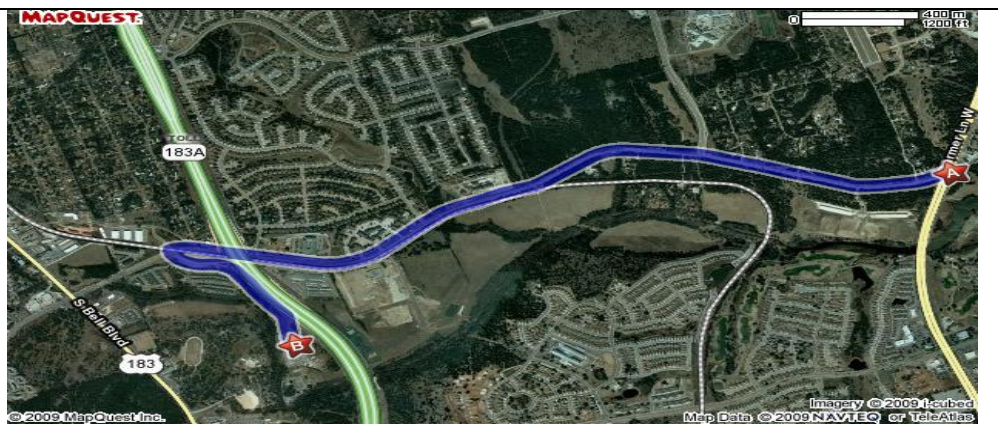

**Directions to  
City of Cedar Park Field Operations  
2401 183A Toll Road  
Cedar Park, Texas 78613**

**If coming 183 (not the toll road)**

- turn East onto Cypress Creek Road
- At the light on the overpass of 183A turn South onto 183A Toll Rd access road & stay to the right.
- there will be a sign that says Cedar Park Field Operations to the right
- turn right into our property
- park next to the gas tanks on the right

**If coming Parmer**

- turn West onto Brushy Creek Road
- At the light on the overpass of 183A turn South onto 183A Toll Rd access road & stay to the right.
- there will be a sign that says Cedar Park Field Operations to the right
- turn right into our property
- park next to the gas tanks on the right

**If heading North on 183A Toll Road**

- take the Brushy Creek Exit
- do the loop around & stay to the right.
- there will be a sign that says Cedar Park Field Operations to the right
- turn right into our property
- park next to the gas tanks on the right

**If heading South on 183A Toll Road**

- take the Brushy Creek Exit
- turn West onto Brushy Creek Road
- At the light on the overpass of 183A turn South onto 183A Toll Rd access road & stay to the right.
- there will be a sign that says Cedar Park Field Operations to the right
- turn right into our property
- park next to the gas tanks on the right